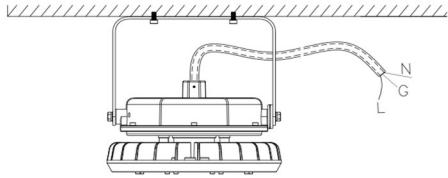

ALUME HB C1D2 INSTALLATION

1. Ceiling Mounting(Standard 1)

150W

300W

DIMENSION Unit: mm [inch]