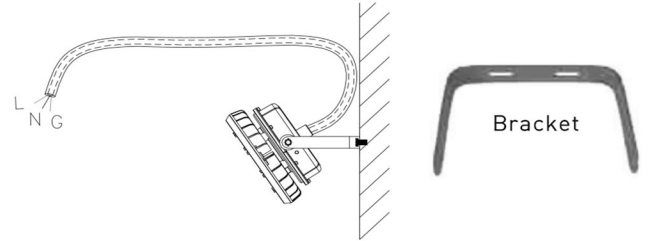

ALUME HB C1D2 INSTALLATION

1. Ceiling Mounting(Standard 1)

150W

300W

DIMENSION Unit: mm [inch]