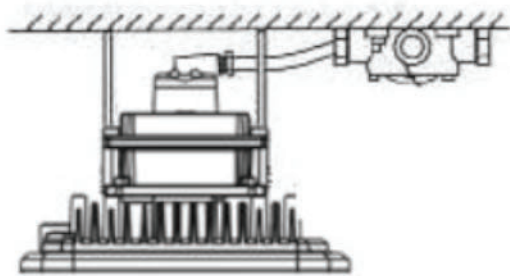

Installation

- Fixture is equip with Bracket
- Connection outlet conduit: 3/4" NPT
- Conduit and pole are not included in products.
- All installation must conduct by qualify electrician.
- Seal must be placed in each conduit

U-Bracket Mounting