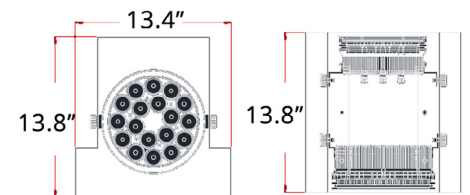

Models:

- WDSPD18UW: 18 LEDS - 40W Uplight Only - 16.5 Lbs
- WDSPD18DW: 18 LEDS - 40W Downlight Only - 16.5 Lbs
- WDSPD18UDW: 36 LEDS - 40W Uplight / 40W Downlight - 26.4 Lbs