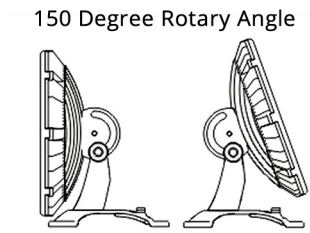

Performance Summary

- Epistar LEDs with RGB efficacy >35 Lm/W and white >80 Lm/W**
- Solid state with high shock and vibration resistance
- Dimming capability with optional DMX controller
- Each red, green & blue LED has a 256 color depth
- Precise optics with photometric lens built over each LED
- Easy installation with 150 degree detachable rotating brackets
- Includes tripod mounting base with three screw positions
- DMX IP Coder and controller required to operate color changing feature
- Static color or white option only requires a transformer
- High vertical illuminance for large space lighting
- Molten 6063 die-cast aluminum alloy housing with black powdercoat
- Durable tempered glass cover with water resistant protection
- Pure aluminum heatsinks improve thermal property
- Corrosion resistant, durable, with high efficiency
- Natural convection cooling method
- Light lens is 30% brighter than ordinary lens
- 10' HO5RN-F 18 AWG cable attached through waterproof grommet
- Contains no mercury or lead, no infrared or UV radiation
- Operating temperature: -20 to 40 degrees celsius
- IP68 rated for underwater applications
- Low voltage: 24 VDC, UL Listed transformers available
- 100,000 hour LED life
- Certifications: CE, RoHS
- 1 Year Warranty – 3 Year Optional

FOCUS FOUNTAIN LS

Static Color, Static White, or RGB Color Changing
LED Low Voltage Underwater Luminaire

Models:

1. VVDLPL618: 18 LEDs - 23W - 6.7" x 7.1" - 5.7 Lbs
   - VVDLPL636: 36 LEDs - 45W - 8.3" x 7.5" - 9.7 Lbs
2. Static color or white - 18/36 LEDs
   RGB rotating LEDs - R:6/12, G:6/12, B:6/12

Caution:

Full time use underwater less than 3' depth.
Underwater install required to prevent burning.

Ordering Information:				Part Number:	Ordering Example: VVDLPL618-RGB-20-24-BK-BS		
*Adder Applies							
Family	CCT	Optic	Voltage	Finish	Mounting	Accessories*	
VVDLPL618 VVDLPL636	RGB - RGB Color Changing W - Static White - 3000K N - Static White - 4300K C - Static White - 6000K R - Static Red - 625nm G - Static Green - 525nm B - Static Blue - 460nm Y - Static Yellow/Amber - 590nm	20 - 20 Degree 30 - 30 Degree 40 - 40 Degree	24 - 24 VDC	BK - Black CS - Custom*	BS - Ground Tripod Base	EC - Extension Cable (Factory installed - sold by the foot)	

Vivid Leds, Inc.
PO BOX 9
Sellersburg, IN 47172
330-809-0431
www.vividleds.us

Dimensions, specifications, and product pictures are subject to change without notice.

**80 Lm/W is based on 6000K white CCT. Static color or RGB LEDs > 35 Lm/W.

The product on this page is a manufactured to order, non-stocking item. This product cannot be returned for refund or credit.

K1

Revised 10.05.22