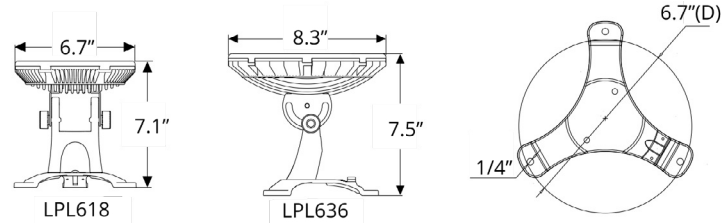

Performance Summary

- Epistar LEDs with RGB efficacy >35 Lm/W and white >80 Lm/W**
- Solid state with high shock and vibration resistance
- Dimming capability with optional DMX controller
- Each red, green & blue LED has a 256 color depth
- Precise optics with photometric lens built over each LED
- Easy installation with 150 degree detachable rotating brackets
- Includes tripod mounting base with three screw positions
- DMX IP Coder and controller required to operate color changing feature
- Static color or white option only requires a transformer
- High vertical illuminance for large space lighting
- Molten 6063 die-cast aluminum alloy housing with black powdercoat
- Durable tempered glass cover with water resistant protection
- Pure aluminum heatsinks improve thermal property
- Corrosion resistant, durable, with high efficiency
- Natural convection cooling method
- Light lens is 30% brighter than ordinary lens
- 10' HO5RN-F 18 AWG cable attached through waterproof grommet
- Contains no mercury or lead, no infrared or UV radiation
- Operating temperature: -20 to 40 degrees celsius
- IP68 rated for underwater applications
- Low voltage: 24 VDC, UL Listed transformers available
- 100,000 hour LED life
- Certifications: CE, RoHS
- 1 Year Warranty – 3 Year Optional

FOCUS FOUNTAIN LS

Static Color, Static White, or RGB Color Changing
LED Low Voltage Underwater Luminaire

Models:

1. VVDLPL618: 18 LEDs - 23W - 6.7" x 7.1" - 5.7 Lbs
   - VVDLPL636: 36 LEDs - 45W - 8.3" x 7.5" - 9.7 Lbs
2. Static color or white - 18/36 LEDs
   RGB rotating LEDs - R:6/12, G:6/12, B:6/12

Caution:

Full time use underwater less than 3' depth.
Underwater install required to prevent burning.

Ordering Information:				Part Number:	Ordering Example: VVDLPL618-RGB-20-24-BK-BS		
*Adder Applies							
Family	CCT	Optic	Voltage	Finish	Mounting	Accessories*	
VVDLPL618 VVDLPL636	RGB - RGB Color Changing W - Static White - 3000K N - Static White - 4300K C - Static White - 6000K R - Static Red - 625nm G - Static Green - 525nm B - Static Blue - 460nm Y - Static Yellow/Amber - 590nm	20 - 20 Degree 30 - 30 Degree 40 - 40 Degree	24 - 24 VDC	BK - Black CS - Custom*	BS - Ground Tripod Base	EC - Extension Cable (Factory installed - sold by the foot)	

Vivid Leds, Inc.
PO BOX 9
Sellersburg, IN 47172
330-809-0431
www.vividleds.us

Dimensions, specifications, and product pictures are subject to change without notice.

**80 Lm/W is based on 6000K white CCT. Static color or RGB LEDs > 35 Lm/W.

The product on this page is a manufactured to order, non-stocking item. This product cannot be returned for refund or credit.

K1

Revised 10.05.22