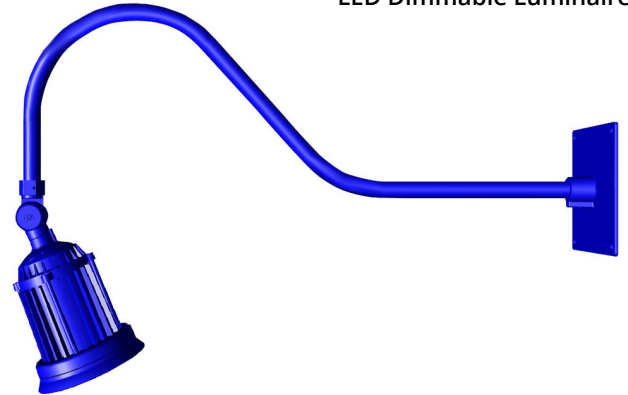

> Quick Ship - In Stock, Ready to Ship

Project:		Type:
Location:		
Prepared By:		Date:
Comments:		

Performance Summary

- Samsung LH351Z LEDs with high efficacy >115 Lm/W
- USA assembled product with quick warranty support
- Patented heat dissipation design for optimum efficiency
- Vaporproof that withstands extreme physical and environmental abuse
- National listing lab tested to IES standards with Type V 115 degree optic
- High lumen maintenance exceeds DOE requirements
- Photometric optic built over each LED for enhanced light distribution
- Clear flat glass tempered lens for reduced hot spots
- Solid State with high-shock and vibration resistance
- Aluminum LED boards with copper tracings for best thermal management
- LED array manufactured using a state-of-the-art SMT machine
- A360 extruded ingot die-cast housing with integral heat sink
- DuPont architectural powdercoat finish with many RAL options
- Chromate conversion coating for long lasting appearance
- 3/4" fixed NPS threads on mounting plate, arms and fixture
- Fixture includes 72" of power wire to feed through arm and wall box
- Rust resistant stainless steel hardware with durable nickel-plating
- High CRI - RA>80 enhances original colors
- Integrated 1-10V dimmable driver with surge protection 120-277 VAC
- Single fuse or double fuse protection available
- Fast turn on with no warm up or cold start issues
- Contains no mercury, lead, infrared or UV radiation and cool to the touch
- Operating temperature: -40 to 50 degrees celsius
- Samsung TZ chip platform with completed 6,000 hour LM-80 test
- 187,000 hour LED life @ L70 tested at 25 degrees celsius
- Certifications: CE, RoHS, CSA - IP66 sealed LED compartment
- 10 year limited warranty

COMMERCE GOOSENECK NS

Vaporproof with Multiple Mounting Options

LED Dimmable Luminaire

Models:

- WDV53QN: 23W - 3385 Lm - B:2, U:2, G:0

Ordering Information:

Part Number:

*Adder Applies