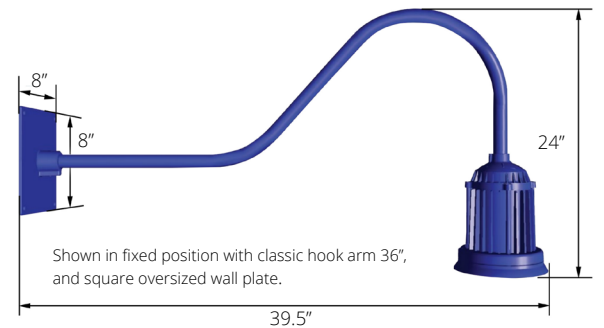

COMMERCE GOOSENECK NS

Vaporproof with Multiple Mounting Options

LED Dimmable Luminaire

Models:

- WDV53QN: 23W - 3385 Lm - B:2, U:2, G:0

Ordering Information:

Part Number:

*Adder Applies

**Adder Applies. Extended Lead Time Applies.

Ordering Example: WDV53QN-5-S5C-BK-RM-1336-NS

Family	CCT	Optic	Housing Finish	Mount to Wall	Mount to Fixture	Fixture Attachment
WDV53QN	40 - 4000K 50 - 5000K	S5C - Type V 115 Degree Clear Flat Glass Lens	PT - Platinum RAL9006 BK - Black RAL9011** RD - Red RAL3020** WT - White RAL9016** CS - Custom**	NM - No Mount RM - Round Wall Mount* SM - Square Oversized * Wall Mount (Specify mount color if different from housing finish)	NA - No Arm 1336 - Classic Hook Arm 36"* 1330 - Classic Hook Arm 30"* 2330 - Straight Arm 30"* 2324 - Straight Arm 24"* 2318 - Straight Arm 18"* 2312 - Straight Arm 12"* 3330 - Straight Offset Arm 30"* 3324 - Straight Offset Arm 24"* 4330 - Straight Rise Arm 30"* 5330 - Round Hook Arm 30"* 5324 - Round Hook Arm 24"* 5318 - Round Hook Arm 18"*	NF - Fixed Position Downlight GNS - Adjustable Swivel*

Vivid Leds, Inc.
PO BOX 9
Sellersburg, IN 47172
330-809-0431
www.vividleds.us

Dimensions, specifications, and product pictures are subject to change without notice.

The product on this page is a manufactured to order, non-stocking item. This product cannot be returned for refund or credit.

A17

Revised 8.11.22