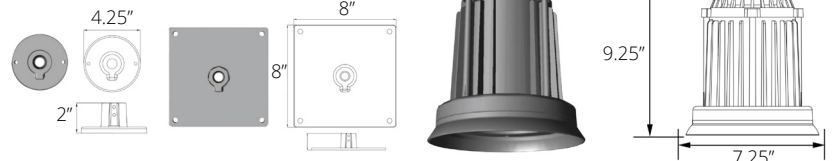

COMMERCE GOOSENECK NS

Vaporproof with Multiple Mounting Options

LED Dimmable Luminaire

Models:

- WDV53QN: 23W - 3385 Lm - B:2, U:2, G:0

Ordering Information:

Part Number:

*Adder Applies

**Adder Applies. Extended Lead Time Applies.

Ordering Example: WDV53QN-5-S5C-BK-RM-1336-NS

Family	CCT	Optic	Housing Finish	Mount to Wall	Mount to Fixture	Fixture Attachment
WDV53QN	40 - 4000K 50 - 5000K	S5C - Type V 115 Degree Clear Flat Glass Lens	PT - Platinum RAL9006 BK - Black RAL9011** RD - Red RAL3020** WT - White RAL9016** CS - Custom**	NM - No Mount RM - Round Wall Mount* SM - Square Oversized * Wall Mount (Specify mount color if different from housing finish)	NA - No Arm 1336 - Classic Hook Arm 36"* 1330 - Classic Hook Arm 30"* 2330 - Straight Arm 30"* 2324 - Straight Arm 24"* 2318 - Straight Arm 18"* 2312 - Straight Arm 12"* 3330 - Straight Offset Arm 30"* 3324 - Straight Offset Arm 24"* 4330 - Straight Rise Arm 30"* 5330 - Round Hook Arm 30"* 5324 - Round Hook Arm 24"* 5318 - Round Hook Arm 18"*	NF - Fixed Position Downlight GNS - Adjustable Swivel*

Vivid Leds, Inc.
PO BOX 9
Sellersburg, IN 47172
330-809-0431
www.vividleds.us

Dimensions, specifications, and product pictures are subject to change without notice.

The product on this page is a manufactured to order, non-stocking item. This product cannot be returned for refund or credit.

A17

Revised 8.11.22