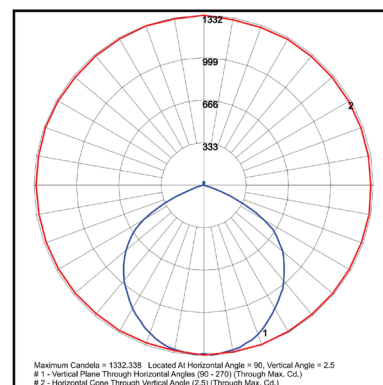

Photometric Data:

S5C - Type V 115 Degree Clear Flat Glass Lens

Vivid Leds, Inc.
 PO BOX 9
 Sellersburg, IN 47172
 330-809-0431
 www.vividleds.us

Dimensions, specifications, and product pictures are subject to change without notice.