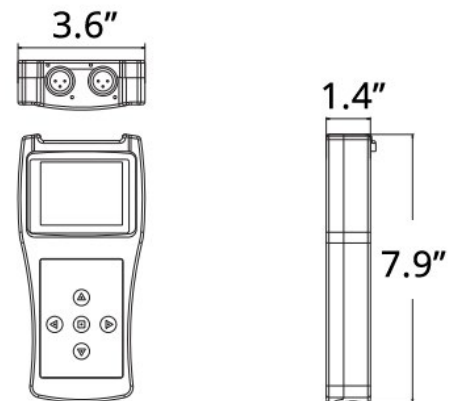

> Standard Ship - 30 Day Lead Time

Project:		Type:
Location:		
Prepared By:		Date:
Comments:		

Performance Summary

- DMX address fixtures sequentially or use it as a controller
- Choose from 40 effects with the built-in programs
- Includes a programmable timer switch function
- Simple operation, convenient and easy
- 3.2" LED screen readout and push button control
- RGB 3-channel controls DMX fixtures
- XLR male connection for outputting control functions
- A secondary XLR male connection for DMX addressing RGB fixtures
- IP68 to XLR converter cables available to match Twilight fixtures
- Lightweight hand held unit with ergonomic design
- Durable ABS black plastic housing
- LED backlit LED screen for enhanced operation
- Power consumption: 3W
- Lithium battery powered with USB charging port
- Operating temperature: -20 to 55 C
- IP20 protection for indoor use
- Certifications: CE, RoHS
- 1 year system warranty

KONTROL MASTER PRO 2 SERIES

Hand Held Control Keypad

LED DMX Programmer / Controller

Models:

- WDMP2: 3.6" x 7.9" x 1.4" - 1.5 Lbs

Ordering Information:					Part Number:
*Adder Applies					Ordering Example: VWDMP2-LB-BK-HH
Family	Voltage	Finish	Mounting	Accessories*	
VWDMP2	LB -Lithium Battery	BK - Black	HH - Hand Held	DMX Cables Wireless DMX Signal Amplifiers	