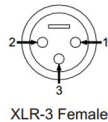

Product Description

The Kontrol Signal DMX Series is a signal amplifier that can withstand the elements. With a IP65 rating, it can be outdoors within your application for long DMX runs over 300'. With matching waterproof connectors to our Twilight fixtures, this amplifier can simply connect in line with other fixtures.

> Standard Ship - 30 Day Lead Time

Project:		Type:
Location:		
Prepared By:		Date:
Comments:		

Performance Summary

- Strong adaptability, high reliability and small size
- Opto-coupler isolation between I/O signal
- Synchronizes multiple RGB LED lighting fixtures
- Quick installation with wall or ground mounting
- Install an amplifier every 300' for best signal operation
- Install an amplifier every 60 fixtures
- IP68 male and female I/O signal cables
- Plug-n-play system
- Microcomputer control technology
- Meets DMX 512 protocols
- Repeats signal to control for an unlimited amount of
- Real-time color and effect changes
- Settings take effect immediately without re-power
- Power consumption: 2W
- Dimensions: 7.9"(L) x 3.7"(W) x 2.4"(H)
- Weight: 3.3 Lbs
- Operating temperature: -20 to +40C
- IP65 Rated for outdoor applications
- 1 year system warranty

KONTROL SIGNAL DMX SERIES

Maintains Optimal Signal For Long DMX Runs

LED DMX Signal Amplifier

Installation:

Standard DMX512 signal amplifier: one input & one output connector/XLR-3

XLR-3	Signal Cable
1	Shield
2	Black-
3	Red+

VVD505

Ordering Information:

Part Number:

*Adder Applies

Ordering Example: VVD505-120-WT-WM

Family	Voltage	Finish	Mounting	Accessories*
VVD505	120 - 120 VAC 240 - 240 VAC	WT - White	WM - Wall Mount	DMX Cables DMX Controllers Wireless DMX

Vivid Leds, Inc.
PO BOX 9
Sellersburg, IN 47172
800-974-3570
www.vividleds.us