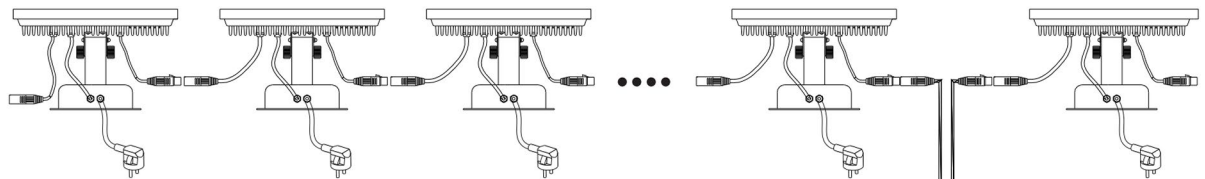

> Standard Ship - 30 Day Lead Time

Project:		Type:
Location:		
Prepared By:		Date:
Comments:		

Performance Summary

- Strong adaptability, high reliability and small size
- Opto-coupler isolation between I/O signal
- Synchronizes multiple RGB LED lighting fixtures
- Quick installation with wall or ground mounting
- Install an amplifier every 300' for best signal operation
- Install an amplifier every 60 fixtures
- IP68 male and female I/O signal cables
- Plug-n-play system
- Microcomputer control technology
- Meets DMX 512 protocols
- Repeats signal to control for an unlimited amount of
- Real-time color and effect changes
- Settings take effect immediately without re-power
- Power consumption: 2W
- Dimensions: 7.9"(L) x 3.7"(W) x 2.4"(H)
- Weight: 3.3 Lbs
- Operating temperature: -20 to +40C
- IP65 Rated for outdoor applications
- 1 year system warranty

KONTROL SIGNAL DMX SERIES

Maintains Optimal Signal For Long DMX Runs

LED DMX Signal Amplifier

Installation:

Standard DMX512 signal amplifier: one input & one output connector/XLR-3

XLR-3	Signal Cable
1	Shield
2	Black-
3	Red+

VVD505

Ordering Information:

Part Number:

*Adder Applies

Ordering Example: VVD505-120-WT-WM

Family	Voltage	Finish	Mounting	Accessories*
VVD505	120 - 120 VAC 240 - 240 VAC	WT - White	WM - Wall Mount	DMX Cables DMX Controllers Wireless DMX