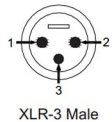

> Standard Ship - 30 Day Lead Time

Project:		Type:
Location:		
Prepared By:		Date:
Comments:		

Performance Summary

- Strong adaptability, high reliability and small size
- Opto-coupler isolation between I/O signal
- Synchronizes multiple RGB LED lighting fixtures
- Quick installation with wall or ground mounting
- Install an amplifier every 300' for best signal operation
- Install an amplifier every 60 fixtures
- IP68 male and female I/O signal cables
- Plug-n-play system
- Microcomputer control technology
- Meets DMX 512 protocols
- Repeats signal to control for an unlimited amount of
- Real-time color and effect changes
- Settings take effect immediately without re-power
- Power consumption: 2W
- Dimensions: 7.9"(L) x 3.7"(W) x 2.4"(H)
- Weight: 3.3 Lbs
- Operating temperature: -20 to +40C
- IP65 Rated for outdoor applications
- 1 year system warranty

KONTROL SIGNAL DMX SERIES

Maintains Optimal Signal For Long DMX Runs

LED DMX Signal Amplifier

Installation:

Standard DMX512 signal amplifier: one input & one output connector/XLR-3

XLR-3	Signal Cable
1	Shield
2	Black-
3	Red+