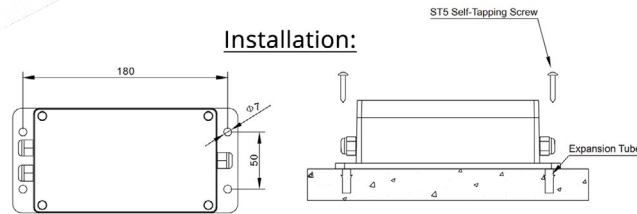

Installation:

Standard DMX512 signal amplifier: one input & one output connector/XLR-3