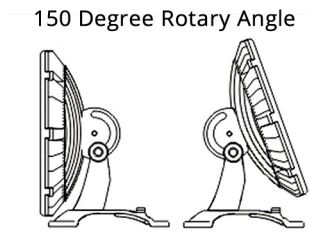

Performance Summary

- Epistar LEDs with RGB efficacy >35 Lm/W and white >80 Lm/W**
- Solid state with high shock and vibration resistance
- Dimming capability with optional DMX controller
- Each red, green & blue LED has a 256 color depth
- Precise optics with photometric lens built over each LED
- Easy installation with 150 degree detachable rotating brackets
- Includes tripod mounting base with three screw positions
- DMX IP Coder and controller required to operate color changing feature
- Static color or white option only requires a transformer
- High vertical illuminance for large space lighting
- Molten 6063 die-cast aluminum alloy housing with black powdercoat
- Durable tempered glass cover with water resistant protection
- Pure aluminum heatsinks improve thermal property
- Corrosion resistant, durable, with high efficiency
- Natural convection cooling method
- Light lens is 30% brighter than ordinary lens
- 10' HO5RN-F 18 AWG cable attached through waterproof grommet
- Contains no mercury or lead, no infrared or UV radiation
- Operating temperature: -20 to 40 degrees celsius
- IP68 rated for underwater applications
- Low voltage: 24 VDC, UL Listed transformers available
- 100,000 hour LED life
- Certifications: CE, RoHS
- 1 year system warranty

FOCUS FOUNTAIN LS SERIES

Static Color, Static White, or RGB Color Changing
LED Low Voltage Underwater Luminaire

Models:

1. VVDLPL618: 18 LEDs - 23W - 6.7" x 7.1" - 5.7 Lbs
   - VVDLPL636: 36 LEDs - 45W - 8.3" x 7.5" - 9.7 Lbs
2. Static color or white - 18/36 LEDs
   RGB rotating LEDs - R:6/12, G:6/12, B:6/12

Caution:

Full time use underwater less than 3' depth.
Underwater install required to prevent burning.

Ordering Information:				Part Number:	Ordering Example: VVDLPL618-RGB-20-24-BK-BS		
*Adder Applies							
Family	CCT	Optic	Voltage	Finish	Mounting	Accessories*	
VVDLPL618 VVDLPL636	RGB - RGB Color Changing W - Static White - 3000K N - Static White - 4300K C - Static White - 6000K R - Static Red - 625nm G - Static Green - 525nm B - Static Blue - 460nm Y - Static Yellow/Amber - 590nm	20 - 20 Degree 30 - 30 Degree 40 - 40 Degree	24 - 24 VDC	BK - Black CS - Custom*	BS - Ground Tripod Base	EC - Extension Cable (Factory installed - sold by the foot)	

Vivid Leds, Inc.
PO BOX 9
Sellersburg, IN 47172
800-974-3570
www.vividleds.us

Dimensions, specifications, and product pictures are subject to change without notice.

**80 Lm/W is based on 6000K white CCT. Static color or RGB LEDs > 35 Lm/W.

The product on this page is a manufactured to order, non-stocking item. This product cannot be returned for refund or credit.

K1

Revised 6.25.19