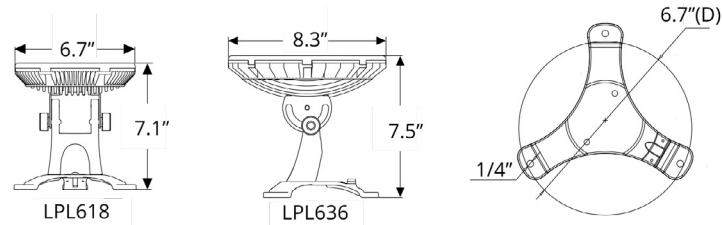

Performance Summary

- Epistar LEDs with RGB efficacy >35 Lm/W and white >80 Lm/W**
- Solid state with high shock and vibration resistance
- Dimming capability with optional DMX controller
- Each red, green & blue LED has a 256 color depth
- Precise optics with photometric lens built over each LED
- Easy installation with 150 degree detachable rotating brackets
- Includes tripod mounting base with three screw positions
- DMX IP Coder and controller required to operate color changing feature
- Static color or white option only requires a transformer
- High vertical illuminance for large space lighting
- Molten 6063 die-cast aluminum alloy housing with black powdercoat
- Durable tempered glass cover with water resistant protection
- Pure aluminum heatsinks improve thermal property
- Corrosion resistant, durable, with high efficiency
- Natural convection cooling method
- Light lens is 30% brighter than ordinary lens
- 10' HO5RN-F 18 AWG cable attached through waterproof grommet
- Contains no mercury or lead, no infrared or UV radiation
- Operating temperature: -20 to 40 degrees celsius
- IP68 rated for underwater applications
- Low voltage: 24 VDC, UL Listed transformers available
- 100,000 hour LED life
- Certifications: CE, RoHS
- 1 year system warranty

FOCUS FOUNTAIN LS SERIES

Static Color, Static White, or RGB Color Changing
LED Low Voltage Underwater Luminaire

Models:

1. VVDLPL618: 18 LEDs - 23W - 6.7" x 7.1" - 5.7 Lbs
   - VVDLPL636: 36 LEDs - 45W - 8.3" x 7.5" - 9.7 Lbs
2. Static color or white - 18/36 LEDs
   RGB rotating LEDs - R:6/12, G:6/12, B:6/12

Caution:

Full time use underwater less than 3' depth.
Underwater install required to prevent burning.

Ordering Information:				Part Number:	Ordering Example: VVDLPL618-RGB-20-24-BK-BS		
*Adder Applies							
Family	CCT	Optic	Voltage	Finish	Mounting	Accessories*	
VVDLPL618 VVDLPL636	RGB - RGB Color Changing W - Static White - 3000K N - Static White - 4300K C - Static White - 6000K R - Static Red - 625nm G - Static Green - 525nm B - Static Blue - 460nm Y - Static Yellow/Amber - 590nm	20 - 20 Degree 30 - 30 Degree 40 - 40 Degree	24 - 24 VDC	BK - Black CS - Custom*	BS - Ground Tripod Base	EC - Extension Cable (Factory installed - sold by the foot)	

Vivid Leds, Inc.
PO BOX 9
Sellersburg, IN 47172
800-974-3570
www.vividleds.us

Dimensions, specifications, and product pictures are subject to change without notice.

**80 Lm/W is based on 6000K white CCT. Static color or RGB LEDs > 35 Lm/W.

The product on this page is a manufactured to order, non-stocking item. This product cannot be returned for refund or credit.

K1

Revised 6.25.19