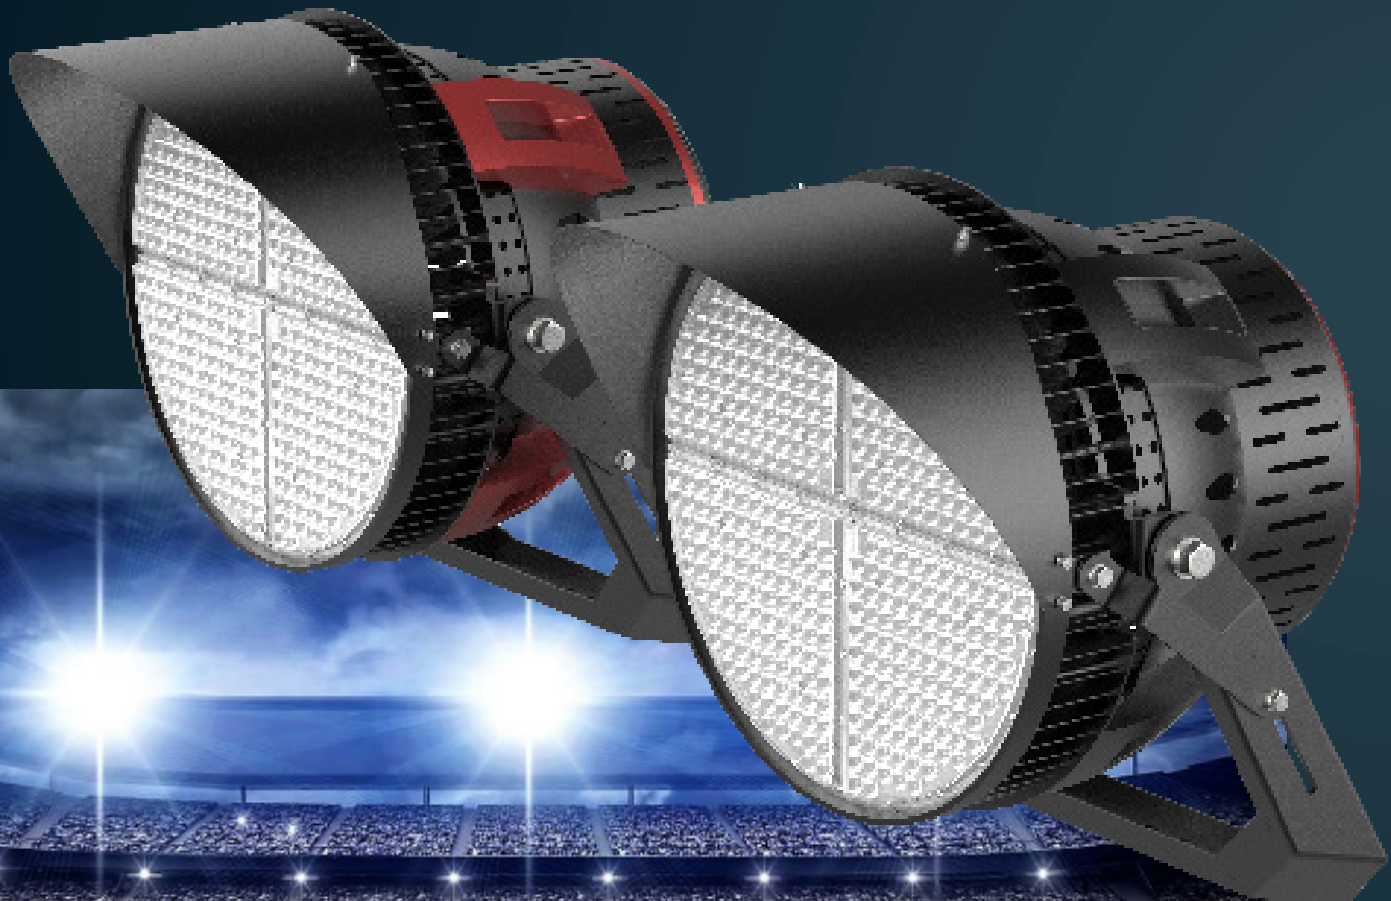

www.vividleds.us

EXTREME FLOOD & SPOT LIGHTING

Exite FL

- 4 Mounting Options
- 4 IES Distributions
- 5 Kelvin Choices

Models:

- WDFLE250 - 1 Module - 250W - 36614 Lm
- WDFLE300 - 2 Modules - 300W - 45965 Lm
- WDFLE400 - 2 Modules - 400W - 58147 Lm
- WDFLE500 - 2 Modules - 500W - 69256 Lm
- WDFLE600 - 3 Modules - 600W - 83112 Lm
- WDFLE750 - 3 Modules - 750W - 103074 Lm
- WDFLE100 - 4 Modules - 1000W - 139692 Lm
- WDFLE125 - 5 Modules - 1250W - 172257 Lm

Dark Sky
Compliant Visor

Trunion
270 Degree Rotation

Straight Arm Bracket or
Angle Adjustable Slipfitter

Quad Tenon
for WDFLE250

INTENSE LIGHT OUTPUT

STADIUMS IN A NEW LIGHT

Exite Max

3 IES Distributions / 5 Kelvin Choices

Models:

- WDSP300W - 300W - 41130 Lm
- WDSP400W - 400W - 54150 Lm
- WDSP500W - 500W - 65830 Lm

AREA/SITE/PARKING LOT/FLOOD

Models:

- VVDAF080 - 80W - 11393 Lm
- VVDAF100 - 100W - 13678 Lm
- VVDAF150 - 150W - 21828 Lm
- VVDAF185 - 185W - 25561 Lm
- VVDAF240 - 240W - 33771 Lm
- VVDAF300 - 300W - 42549 Lm
- VVDAF400 - 400W - 56932 Lm
- VVDAF500 - 500W - 69616 Lm

Exite PL

- 4 Mounting Options
- 7 IES Distributions
- 5 Kelvin Choices

TR - 180 Degree Adjustable Trunnion

SF - 180 Degree Adjustable Slipfitter

U - Large Adjustable Yoke Bracket

EA - Arm Mount for Wall or Pole