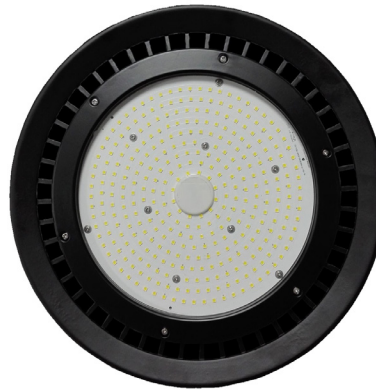

HIGH BAY/LOW BAY