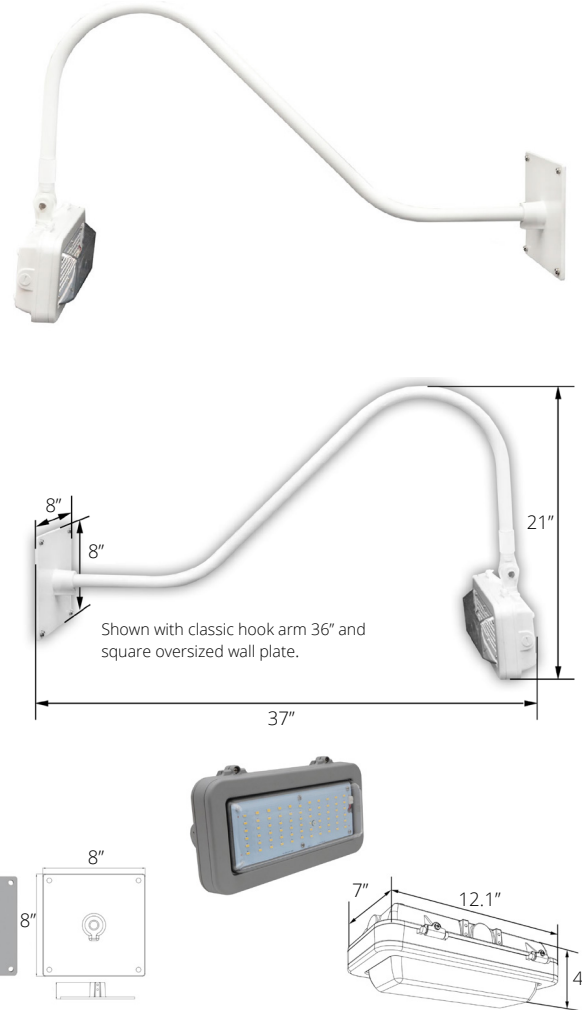

COMMERCE GOOSENECK WT SERIES

Harsh Environment 12" Linear Flood and Multiple Mounting Options

LED Dimmable Luminaire