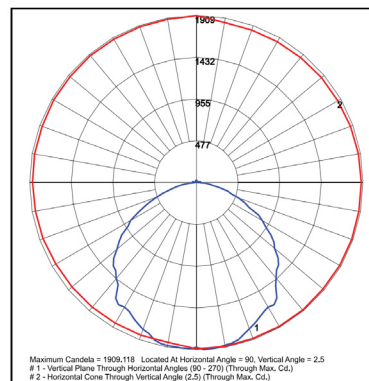

Photometric Data:

S5C - 110°H x 100°V, Open Frame Clear Vandal-Resistant

Vivid Leds, Inc.
 PO BOX 9
 Sellersburg, IN 47172
 800-974-3570
 www.vividleds.us

Dimensions, specifications, and product pictures are subject to change without notice.