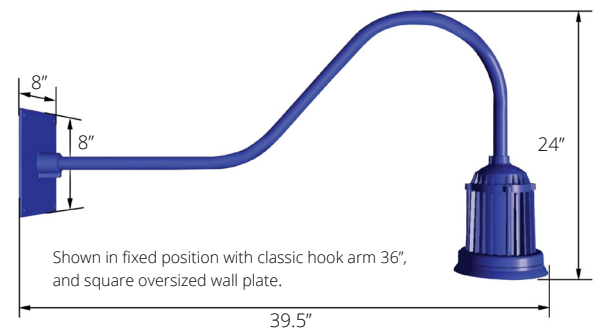

COMMERCE GOOSENECK NS SERIES

Vaporproof with Multiple Mounting Options

LED Dimmable Luminaire

Models:

- WDV53QN: 23W - 3385 Lm - B:2, U:2, G:0

Ordering Information:				Part Number:		
*Adder Applies		**Adder Applies. Extended Lead Time Applies.		Ordering Example: WDV53QN-5-S5C-BK-RM-1336-NS		
Family	CCT	Optic	Housing Finish	Mount to Wall	Mount to Fixture	Fixture Attachment
WDV53QN	30 - 3000K** 40 - 4000K** 50 - 5000K	S5C - Type V 115 Degree Clear Flat Glass Lens	PT - Platinum RAL9006 BK - Black RAL9011** RD - Red RAL3020** WT - White RAL9016** CS - Custom**	NM - No Mount RM - Round Wall Mount* SM - Square Oversized * Wall Mount (Specify mount color if different from housing finish)	NA - No Arm 1336 - Classic Hook Arm 36"* 1330 - Classic Hook Arm 30"* 2330 - Straight Arm 30"* 2324 - Straight Arm 24"* 2318 - Straight Arm 18"* 2312 - Straight Arm 12"* 3330 - Straight Offset Arm 30"* 3324 - Straight Offset Arm 24"* 4330 - Straight Rise Arm 30"* 5330 - Round Hook Arm 30"* 5324 - Round Hook Arm 24"* 5318 - Round Hook Arm 18"*	NF - Fixed Position Downlight NS - Adjustable Swivel