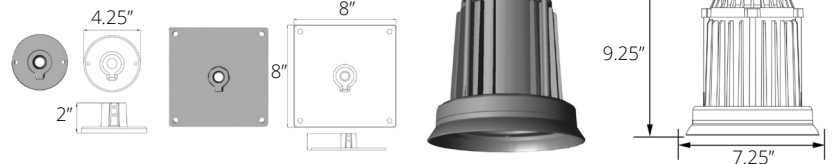

COMMERCE GOOSENECK NS SERIES

Vaporproof with Multiple Mounting Options

LED Dimmable Luminaire

Models:

- WDV53QN: 23W - 3385 Lm - B:2, U:2, G:0

Ordering Information:				Part Number:		
*Adder Applies		**Adder Applies. Extended Lead Time Applies.		Ordering Example: WDV53QN-5-S5C-BK-RM-1336-NS		
Family	CCT	Optic	Housing Finish	Mount to Wall	Mount to Fixture	Fixture Attachment
WDV53QN	30 - 3000K** 40 - 4000K** 50 - 5000K	S5C - Type V 115 Degree Clear Flat Glass Lens	PT - Platinum RAL9006 BK - Black RAL9011** RD - Red RAL3020** WT - White RAL9016** CS - Custom**	NM - No Mount RM - Round Wall Mount* SM - Square Oversized * Wall Mount (Specify mount color if different from housing finish)	NA - No Arm 1336 - Classic Hook Arm 36"* 1330 - Classic Hook Arm 30"* 2330 - Straight Arm 30"* 2324 - Straight Arm 24"* 2318 - Straight Arm 18"* 2312 - Straight Arm 12"* 3330 - Straight Offset Arm 30"* 3324 - Straight Offset Arm 24"* 4330 - Straight Rise Arm 30"* 5330 - Round Hook Arm 30"* 5324 - Round Hook Arm 24"* 5318 - Round Hook Arm 18"*	NF - Fixed Position Downlight NS - Adjustable Swivel