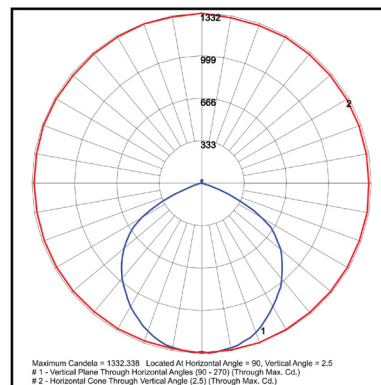

Photometric Data:

S5C - Type V 115 Degree Clear Flat Glass Lens

Vivid Leds, Inc.
 PO BOX 9
 Sellersburg, IN 47172
 800-974-3570
 www.vividleds.us

Dimensions, specifications, and product pictures are subject to change without notice.