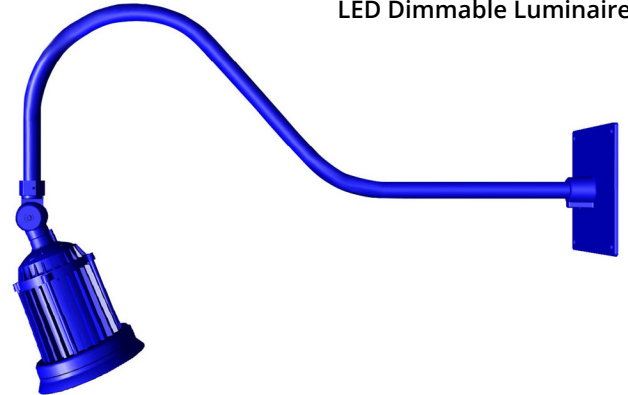

COMMERCE GOOSENECK NS SERIES

Vaporproof with Multiple Mounting Options

LED Dimmable Luminaire

Models:

- WDV53QN: 23W - 3385 Lm - B:2, U:2, G:0

Ordering Information:				Part Number:		
*Adder Applies		**Adder Applies. Extended Lead Time Applies.		Ordering Example: WDV53QN-5-S5C-BK-RM-1336-NS		
Family	CCT	Optic	Housing Finish	Mount to Wall	Mount to Fixture	Fixture Attachment
WDV53QN	30 - 3000K** 40 - 4000K** 50 - 5000K	S5C - Type V 115 Degree Clear Flat Glass Lens	PT - Platinum RAL9006 BK - Black RAL9011** RD - Red RAL3020** WT - White RAL9016** CS - Custom**	NM - No Mount RM - Round Wall Mount* SM - Square Oversized * Wall Mount (Specify mount color if different from housing finish)	NA - No Arm 1336 - Classic Hook Arm 36"* 1330 - Classic Hook Arm 30"* 2330 - Straight Arm 30"* 2324 - Straight Arm 24"* 2318 - Straight Arm 18"* 2312 - Straight Arm 12"* 3330 - Straight Offset Arm 30"* 3324 - Straight Offset Arm 24"* 4330 - Straight Rise Arm 30"* 5330 - Round Hook Arm 30"* 5324 - Round Hook Arm 24"* 5318 - Round Hook Arm 18"*	NF - Fixed Position Downlight NS - Adjustable Swivel

Vivid Leds, Inc.
PO BOX 9
Sellersburg, IN 47172
800-974-3570
www.vividleds.us

Dimensions, specifications, and product pictures are subject to change without notice.

The product on this page is a manufactured to order, non-stocking item. This product cannot be returned for refund or credit.

A17

Revised 3.19.18