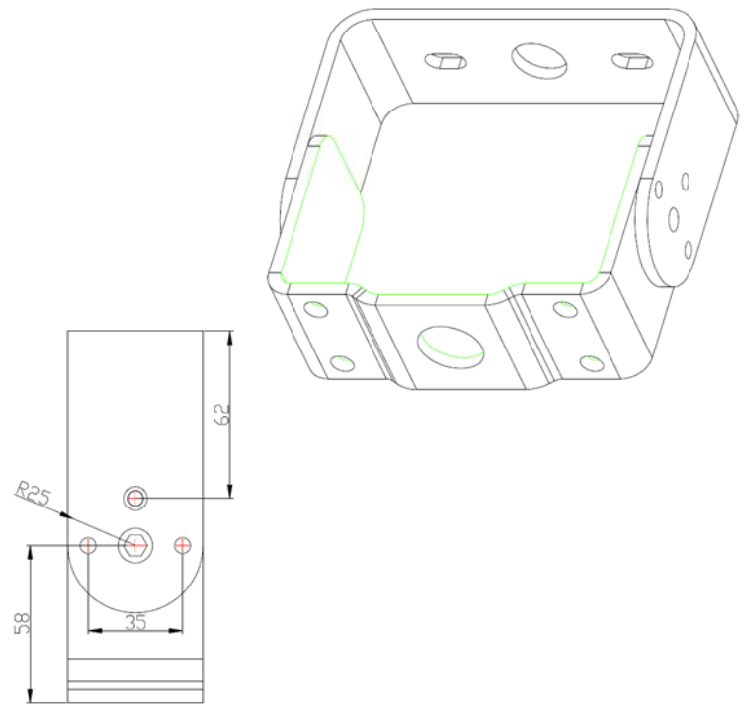

EXITE ARFL SERIES

TR BRACKET DIMENSIONS