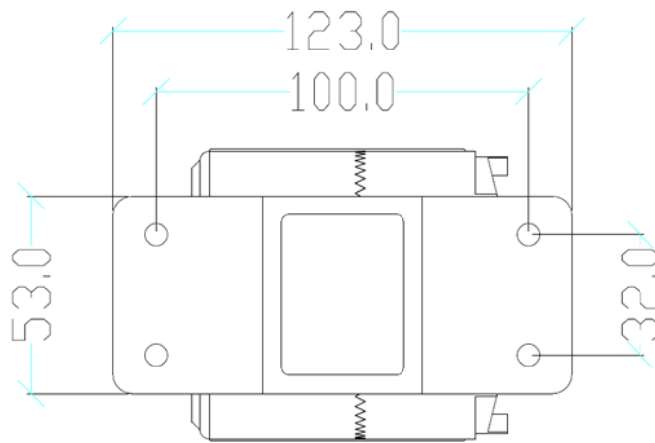

EXITE ARFL SERIES

SF BRACKET DIMENSIONS