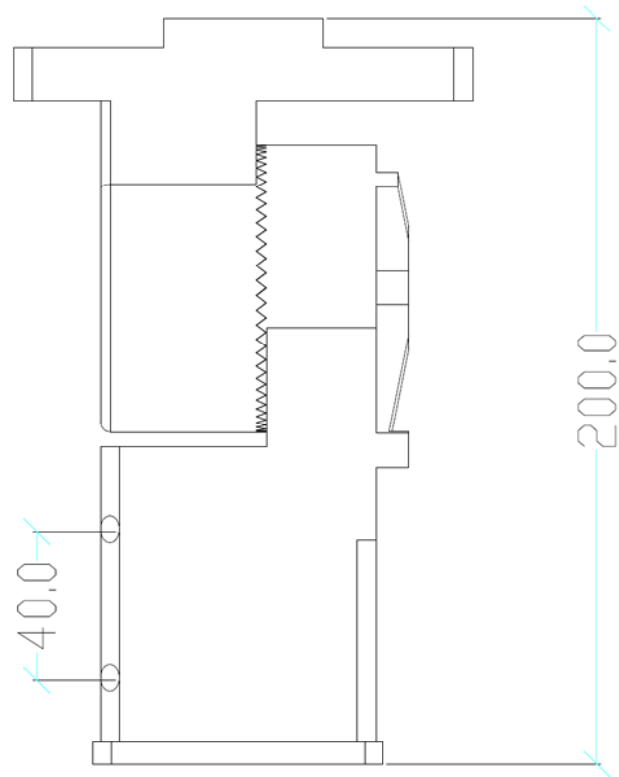

EXITE ARFL SERIES

SF BRACKET DIMENSIONS