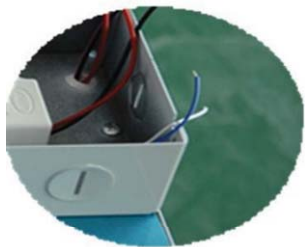

Dimmable & Non-dimmable Wire Connection

Wiring of panel light with 0-10V dimmable drive

Connect the blue wire & white wire with dimmable controllers

Wiring of panel light with 0-10V non-dimmable drive