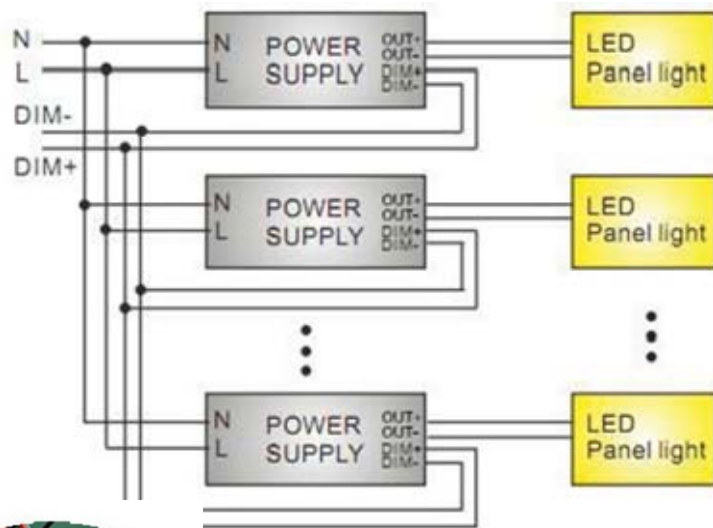

Dimmable & Non-dimmable Wire Connection

Wiring of panel light with 0-10V dimmable drive

Connect the blue wire & white wire with dimmable controllers

Wiring of panel light with 0-10V non-dimmable drive