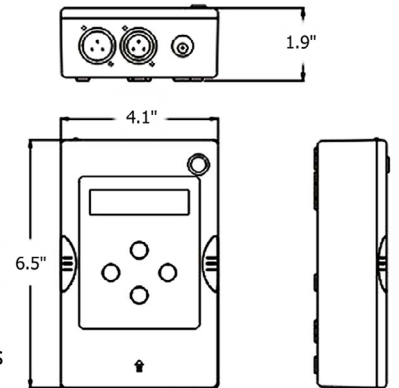

> Standard Ship - 30 Day Lead Time

Project:		Type:
Location:		
Prepared By:		Date:
Comments:		

Performance Summary

- DMX address fixtures individually or use it as a controller
- Choose from 40 effects with the built-in programs
- Includes a programmable timer switch function
- Simple operation, convenient and easy
- On screen readout and push button control
- RGB 3-channel controls DMX fixtures
- XLR male connection for outputting control functions
- A secondary XLR male connection for DMX addressing RGB fixtures
- IP68 to XLR converter cables available to match Twilight fixtures
- Wall mount installation or hand held installation
- Durable ABS black plastic housing
- LED lit on button and backlit LED screen for enhanced operation
- Power consumption: 3W
- Remote control included to change built-in programs remotely
- 5' power cord with grounded plug for 120V operation
- Operating temperature: -20 to 45 C
- IP20 protection for indoor use
- Certifications: CE, RoHS
- 1 year system warranty

KONTROL MASTER PRO 1 SERIES

Wall Mount or Hand Held Control Keypad

LED DMX Programmer / Controller

VVDMP3CH

VVDMP3CH
Dimensions

Models:

- VVDMP3CH: 6.5" x 4.1" x 1.9" - 1.5 Lbs

Ordering Information:					Part Number:
*Adder Applies					Ordering Example: VVDMP3CH-UNV-BK-WM
Family	Voltage	Finish	Mounting	Accessories*	
VVDMP3CH	UNV - 120 VAC Power Adapter	BK - Black	WM - Wall Mount	DMX Cables Wireless DMX Signal Amplifiers	