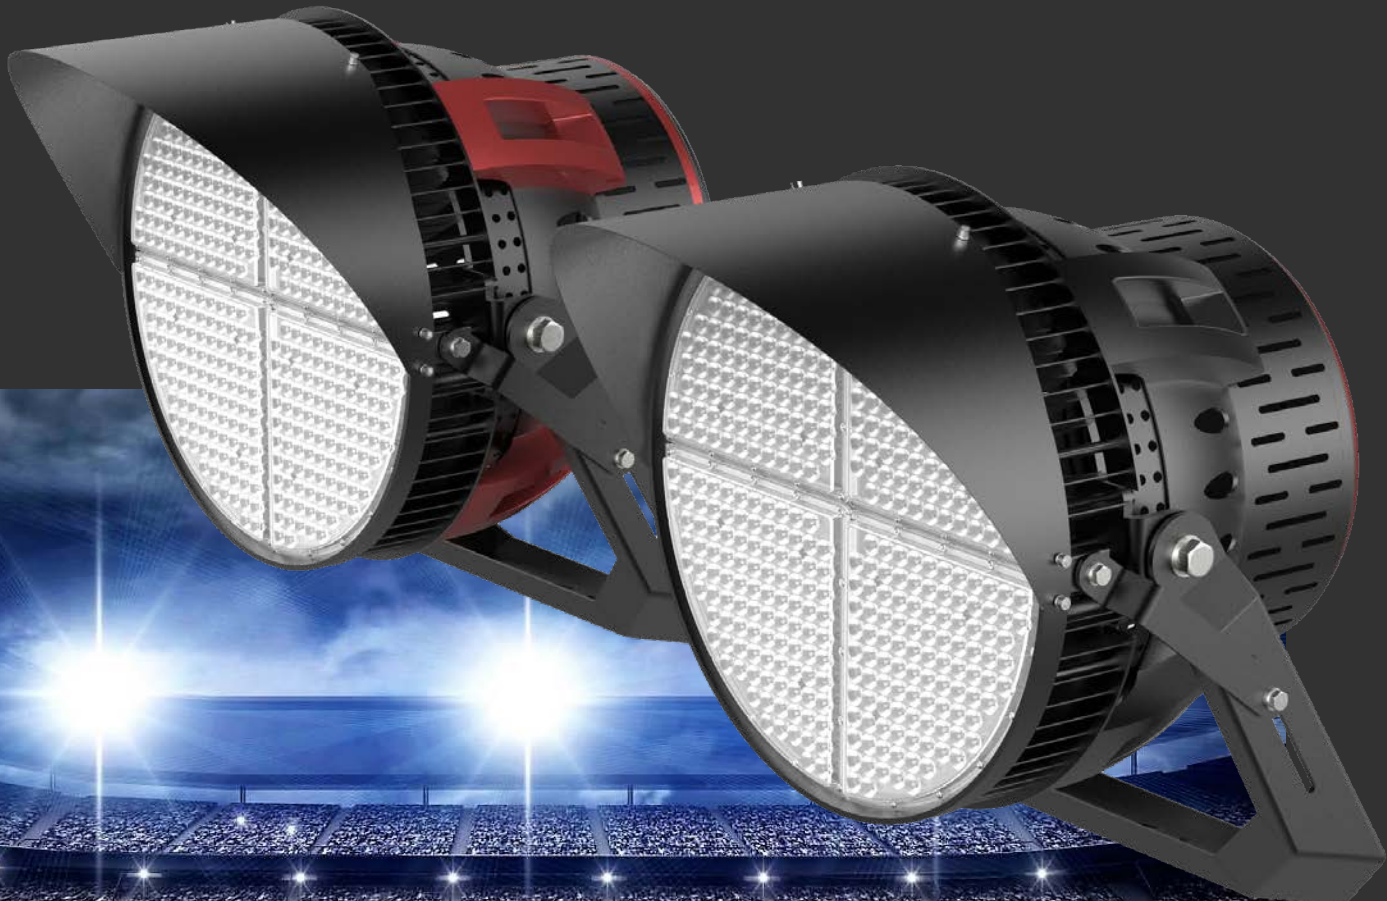

STADIUMS IN A NEW LIGHT

Exite Max / Exite Elite

4 IES Distributions / 5 Kelvin Choices

Models:

- VVDSPP300W - 300W - 41130 Lm
- VVDSPP400W - 400W - 54150 Lm
- VVDSPP500W - 500W - 65830 Lm
- VVDSPP600W - 600W - 80732 Lm
- VVDSPP750W - 750W - 99496 Lm
- VVDSPP1000W - 1000W - 133915 Lm
- VVDSPP1250W - 1250W - 164110 Lm