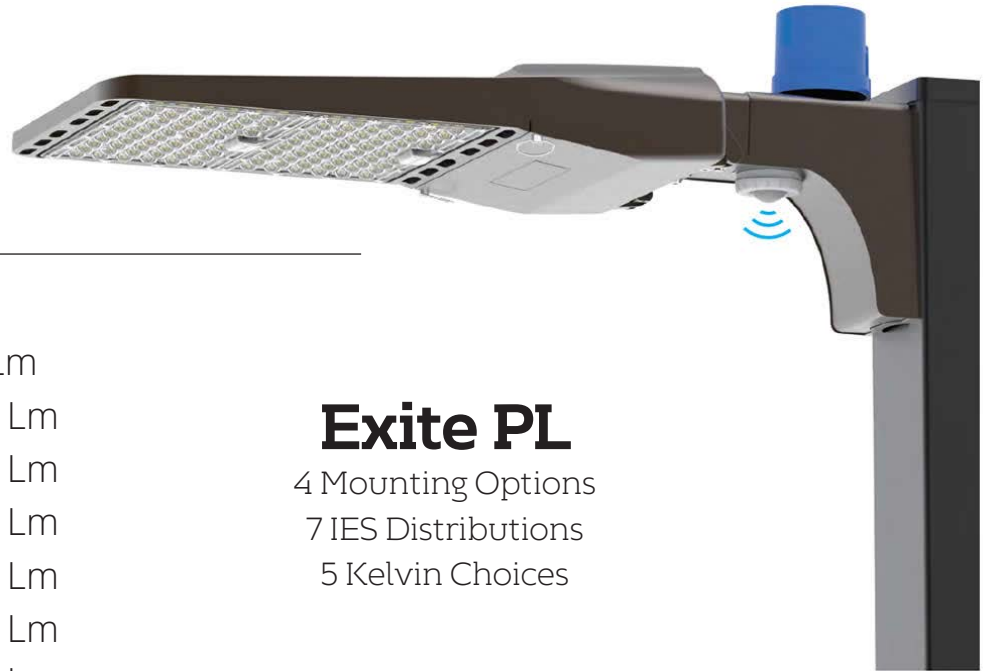

AREA/SITE/PARKING LOT/FLOOD

Models:

- VVDAF080 - 80W - 11393 Lm
- VVDAF100 - 100W - 13678 Lm
- VVDAF150 - 150W - 21828 Lm
- VVDAF185 - 185W - 25561 Lm
- VVDAF240 - 240W - 33771 Lm
- VVDAF300 - 300W - 42549 Lm
- VVDAF400 - 400W - 56932 Lm
- VVDAF500 - 500W - 69616 Lm

Exite PL

- 4 Mounting Options
- 7 IES Distributions
- 5 Kelvin Choices