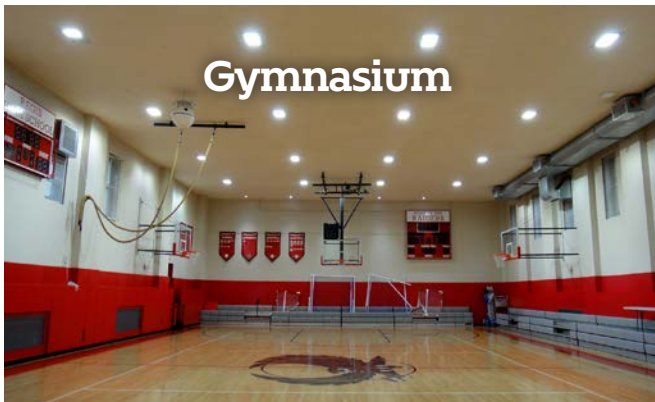

HIGH BAY/LOW BAY