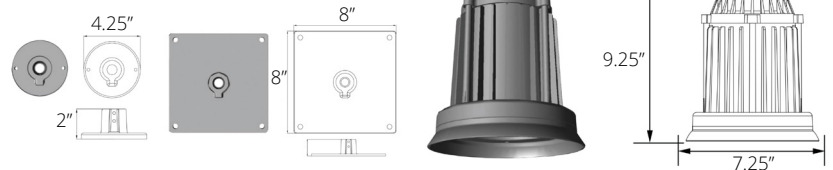

COMMERCE GOOSENECK AS SERIES

Vaporproof with Angled Shade and Multiple Mounting Options

LED Dimmable Luminaire

12" Diameter Shade

Models:

- WDV53QA: 23W - 2741 Lm - B:1, U:3, G:2

Ordering Information:				Part Number:		
*Adder Applies		**Adder Applies. Extended Lead Time Applies.		Ordering Example: WDV53QA-5-SSC-BK-RM-1336-30A		
Family	CCT	Optic	Housing Finish	Mount to Wall	Mount to Fixture	Shade
WDV53QA	30 - 3000K** 40 - 4000K** 50 - 5000K	SSC - Type V 115 Degree Clear Flat Glass Lens	PT - Platinum RAL9006 BK - Black RAL9011** RD - Red RAL3020** WT - White RAL9016** CS - Custom**	NM - No Mount RM - Round Wall Mount* SM - Square Oversized * Wall Mount (Specify mount color if different from housing finish)	NA - No Arm 1336 - Classic Hook Arm 36** 1330 - Classic Hook Arm 30** 2330 - Straight Arm 30** 2324 - Straight Arm 24** 2318 - Straight Arm 18** 2312 - Straight Arm 12** 3330 - Straight Offset Arm 30** 3324 - Straight Offset Arm 24** 4330 - Straight Rise Arm 30** 5330 - Round Hook Arm 30** 5324 - Round Hook Arm 24** 5318 - Round Hook Arm 18**	NS - No Shade 30A - 12" Angled Aluminum* (Specify shade color if different from housing finish)