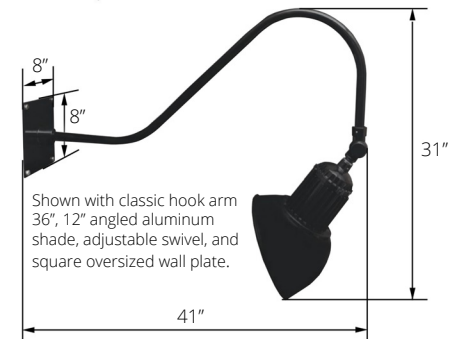

COMMERCE GOOSENECK AS SERIES

Vaporproof with Angled Shade and Multiple Mounting Options

LED Dimmable Luminaire

12" Diameter Shade

Models:

- WDV53QA: 23W - 2741 Lm - B:1, U:3, G:2

Ordering Information:				Part Number:		
*Adder Applies		**Adder Applies. Extended Lead Time Applies.		Ordering Example: WDV53QA-5-SSC-BK-RM-1336-30A		
Family	CCT	Optic	Housing Finish	Mount to Wall	Mount to Fixture	Shade
WDV53QA	30 - 3000K** 40 - 4000K** 50 - 5000K	SSC - Type V 115 Degree Clear Flat Glass Lens	PT - Platinum RAL9006 BK - Black RAL9011** RD - Red RAL3020** WT - White RAL9016** CS - Custom**	NM - No Mount RM - Round Wall Mount* SM - Square Oversized * Wall Mount (Specify mount color if different from housing finish)	NA - No Arm 1336 - Classic Hook Arm 36** 1330 - Classic Hook Arm 30** 2330 - Straight Arm 30** 2324 - Straight Arm 24** 2318 - Straight Arm 18** 2312 - Straight Arm 12** 3330 - Straight Offset Arm 30** 3324 - Straight Offset Arm 24** 4330 - Straight Rise Arm 30** 5330 - Round Hook Arm 30** 5324 - Round Hook Arm 24** 5318 - Round Hook Arm 18**	NS - No Shade 30A - 12" Angled Aluminum* (Specify shade color if different from housing finish)