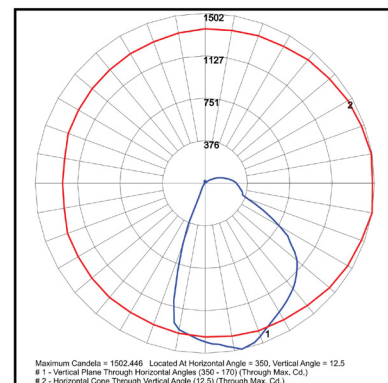

1336 - Classic Hook Arm 36"* • Heavy-Duty 3/4" Aluminum Arms with 3/4" NPS Threads on Fixture Mounting End. • Mounts with 3/4" Square or Round Mounting Plates. • Powdercoat Finish Over a Chromate Conversion Coating. Custom Colors Available Upon Request.		
5330 - Round Hook Arm 30"* • Heavy-Duty 3/4" Aluminum Arms with 3/4" NPS Threads on Fixture Mounting End. • Mounts with 3/4" Square or Round Mounting Plates. • Powdercoat Finish Over a Chromate Conversion Coating. Custom Colors Available Upon Request.		
3330 - Straight Offset Arm 30"* • Heavy-Duty 3/4" Aluminum Arms with 3/4" NPS Threads on Fixture Mounting End. • Mounts with 3/4" Square or Round Mounting Plates. • Powdercoat Finish Over a Chromate Conversion Coating. Custom Colors Available Upon Request.		
4330 - Straight Rise Arm 30"* • Heavy-Duty 3/4" Aluminum Arms with 3/4" NPS Threads on Fixture Mounting End. • Mounts with 3/4" Square or Round Mounting Plates. • Powdercoat Finish Over a Chromate Conversion Coating. Custom Colors Available Upon Request.		
2330 - Straight Arm 30"* • Heavy-Duty 3/4" Aluminum Arms with 3/4" NPS Threads on Fixture Mounting End. • Mounts with 3/4" Square or Round Mounting Plates. • Powdercoat Finish Over a Chromate Conversion Coating. Custom Colors Available Upon Request.		

Photometric Data:

S5C - Type V 115 Degree Clear Flat Glass Lens with Angled Shade

Vivid Leds, Inc.
PO BOX 9
Sellersburg, IN 47172
800-974-3570
www.vividleds.us

Dimensions, specifications, and product pictures are subject to change without notice.