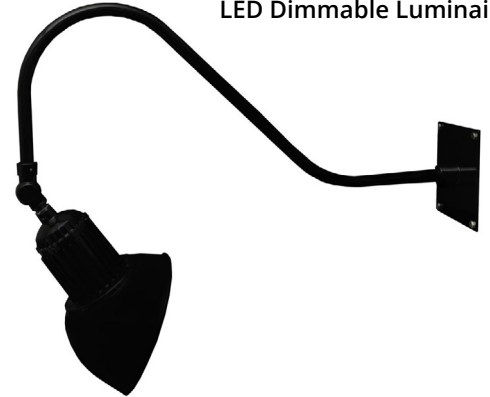

COMMERCE GOOSENECK AS SERIES

Vaporproof with Angled Shade and Multiple Mounting Options

LED Dimmable Luminaire

12" Diameter Shade