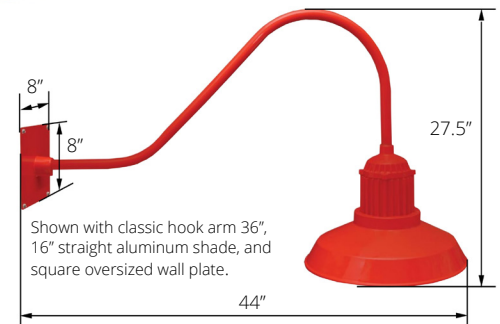

COMMERCE GOOSENECK ST SERIES

Vaporproof with Straight Shade and Multiple Mounting Options

LED Dimmable Luminaire

Models:

- WDV53QS: 23W - 3031 Lm - B:2, U:2, G:1

Ordering Information:				Part Number:		
*Adder Applies		**Adder Applies. Extended Lead Time Applies.		Ordering Example: WDP53QS-5-S5C-PT-NM-1336-30S		
Family	CCT	Optic	Housing Finish	Mount to Wall	Mount to Fixture	Shade
WDV53QS	30 - 3000K** 40 - 4000K** 50 - 5000K	S5C - Type V 115 Degree Clear Flat Glass Lens	PT - Platinum RAL9006 BK - Black RAL9011** RD - Red RAL3020** WT - White RAL9016** CS - Custom**	NM - No Mount RM - Round Wall Mount* SM - Square Oversized * Wall Mount (Specify mount color if different from housing finish)	NA - No Arm 1336 - Classic Hook Arm 36"* 1330 - Classic Hook Arm 30"* 2330 - Straight Arm 30"* 2324 - Straight Arm 24"* 2318 - Straight Arm 18"* 2312 - Straight Arm 12"* 3330 - Straight Offset Arm 30"* 3324 - Straight Offset Arm 24"* 4330 - Straight Rise Arm 30"* 5330 - Round Hook Arm 30"* 5324 - Round Hook Arm 24"* 5318 - Round Hook Arm 18"*	NS - No Shade 30S - 16" Straight Aluminum* (Specify shade color if different from housing finish)