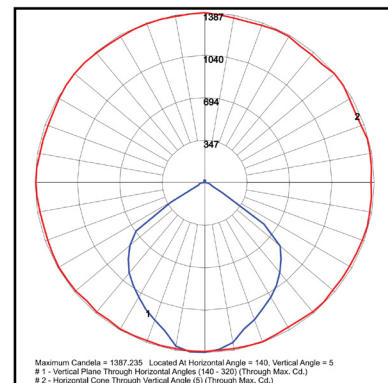

1336 - Classic Hook Arm 36"* • Heavy-Duty 3/4" Aluminum Arms with 3/4" NPS Threads on Fixture Mounting End. • Mounts with 3/4" Square or Round Mounting Plates. • Powdercoat Finish Over a Chromate Conversion Coating. Custom Colors Available Upon Request.		
5330 - Round Hook Arm 30"* • Heavy-Duty 3/4" Aluminum Arms with 3/4" NPS Threads on Fixture Mounting End. • Mounts with 3/4" Square or Round Mounting Plates. • Powdercoat Finish Over a Chromate Conversion Coating. Custom Colors Available Upon Request.		
3330 - Straight Offset Arm 30"* • Heavy-Duty 3/4" Aluminum Arms with 3/4" NPS Threads on Fixture Mounting End. • Mounts with 3/4" Square or Round Mounting Plates. • Powdercoat Finish Over a Chromate Conversion Coating. Custom Colors Available Upon Request.		
4330 - Straight Rise Arm 30"* • Heavy-Duty 3/4" Aluminum Arms with 3/4" NPS Threads on Fixture Mounting End. • Mounts with 3/4" Square or Round Mounting Plates. • Powdercoat Finish Over a Chromate Conversion Coating. Custom Colors Available Upon Request.		
2330 - Straight Arm 30"* • Heavy-Duty 3/4" Aluminum Arms with 3/4" NPS Threads on Fixture Mounting End. • Mounts with 3/4" Square or Round Mounting Plates. • Powdercoat Finish Over a Chromate Conversion Coating. Custom Colors Available Upon Request.		

Photometric Data:

S5C - Type V 115 Degree Clear Flat Glass Lens with Straight Shade

Vivid Leds, Inc.
PO BOX 9
Sellersburg, IN 47172
800-974-3570
www.vividleds.us

Dimensions, specifications, and product pictures are subject to change without notice.