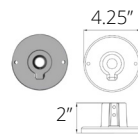

COMMERCE GOOSENECK ST SERIES

Vaporproof with Straight Shade and Multiple Mounting Options

LED Dimmable Luminaire

Models:

- WDV53QS: 23W - 3031 Lm - B:2, U:2, G:1

Ordering Information:				Part Number:		
*Adder Applies		**Adder Applies. Extended Lead Time Applies.		Ordering Example: WDP53QS-5-S5C-PT-NM-1336-30S		
Family	CCT	Optic	Housing Finish	Mount to Wall	Mount to Fixture	Shade
WDV53QS	30 - 3000K** 40 - 4000K** 50 - 5000K	S5C - Type V 115 Degree Clear Flat Glass Lens	PT - Platinum RAL9006 BK - Black RAL9011** RD - Red RAL3020** WT - White RAL9016** CS - Custom**	NM - No Mount RM - Round Wall Mount* SM - Square Oversized * Wall Mount (Specify mount color if different from housing finish)	NA - No Arm 1336 - Classic Hook Arm 36"* 1330 - Classic Hook Arm 30"* 2330 - Straight Arm 30"* 2324 - Straight Arm 24"* 2318 - Straight Arm 18"* 2312 - Straight Arm 12"* 3330 - Straight Offset Arm 30"* 3324 - Straight Offset Arm 24"* 4330 - Straight Rise Arm 30"* 5330 - Round Hook Arm 30"* 5324 - Round Hook Arm 24"* 5318 - Round Hook Arm 18"*	NS - No Shade 30S - 16" Straight Aluminum* (Specify shade color if different from housing finish)