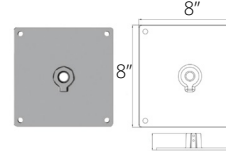

COMMERCE GOOSENECK ST SERIES

Vaporproof with Straight Shade and Multiple Mounting Options

LED Dimmable Luminaire

Models:

- WDV53QS: 23W - 3031 Lm - B:2, U:2, G:1

Ordering Information:				Part Number:		
*Adder Applies		**Adder Applies. Extended Lead Time Applies.		Ordering Example: WDP53QS-5-S5C-PT-NM-1336-30S		
Family	CCT	Optic	Housing Finish	Mount to Wall	Mount to Fixture	Shade
WDV53QS	30 - 3000K** 40 - 4000K** 50 - 5000K	S5C - Type V 115 Degree Clear Flat Glass Lens	PT - Platinum RAL9006 BK - Black RAL9011** RD - Red RAL3020** WT - White RAL9016** CS - Custom**	NM - No Mount RM - Round Wall Mount* SM - Square Oversized * Wall Mount (Specify mount color if different from housing finish)	NA - No Arm 1336 - Classic Hook Arm 36"* 1330 - Classic Hook Arm 30"* 2330 - Straight Arm 30"* 2324 - Straight Arm 24"* 2318 - Straight Arm 18"* 2312 - Straight Arm 12"* 3330 - Straight Offset Arm 30"* 3324 - Straight Offset Arm 24"* 4330 - Straight Rise Arm 30"* 5330 - Round Hook Arm 30"* 5324 - Round Hook Arm 24"* 5318 - Round Hook Arm 18"*	NS - No Shade 30S - 16" Straight Aluminum* (Specify shade color if different from housing finish)