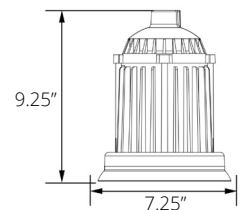

COMMERCE GOOSENECK ST SERIES

Vaporproof with Straight Shade and Multiple Mounting Options

LED Dimmable Luminaire

Models:

- WDV53QS: 23W - 3031 Lm - B:2, U:2, G:1

Ordering Information:				Part Number:		
*Adder Applies		**Adder Applies. Extended Lead Time Applies.		Ordering Example: WDP53QS-5-S5C-PT-NM-1336-30S		
Family	CCT	Optic	Housing Finish	Mount to Wall	Mount to Fixture	Shade
WDV53QS	30 - 3000K** 40 - 4000K** 50 - 5000K	S5C - Type V 115 Degree Clear Flat Glass Lens	PT - Platinum RAL9006 BK - Black RAL9011** RD - Red RAL3020** WT - White RAL9016** CS - Custom**	NM - No Mount RM - Round Wall Mount* SM - Square Oversized * Wall Mount (Specify mount color if different from housing finish)	NA - No Arm 1336 - Classic Hook Arm 36"* 1330 - Classic Hook Arm 30"* 2330 - Straight Arm 30"* 2324 - Straight Arm 24"* 2318 - Straight Arm 18"* 2312 - Straight Arm 12"* 3330 - Straight Offset Arm 30"* 3324 - Straight Offset Arm 24"* 4330 - Straight Rise Arm 30"* 5330 - Round Hook Arm 30"* 5324 - Round Hook Arm 24"* 5318 - Round Hook Arm 18"*	NS - No Shade 30S - 16" Straight Aluminum* (Specify shade color if different from housing finish)